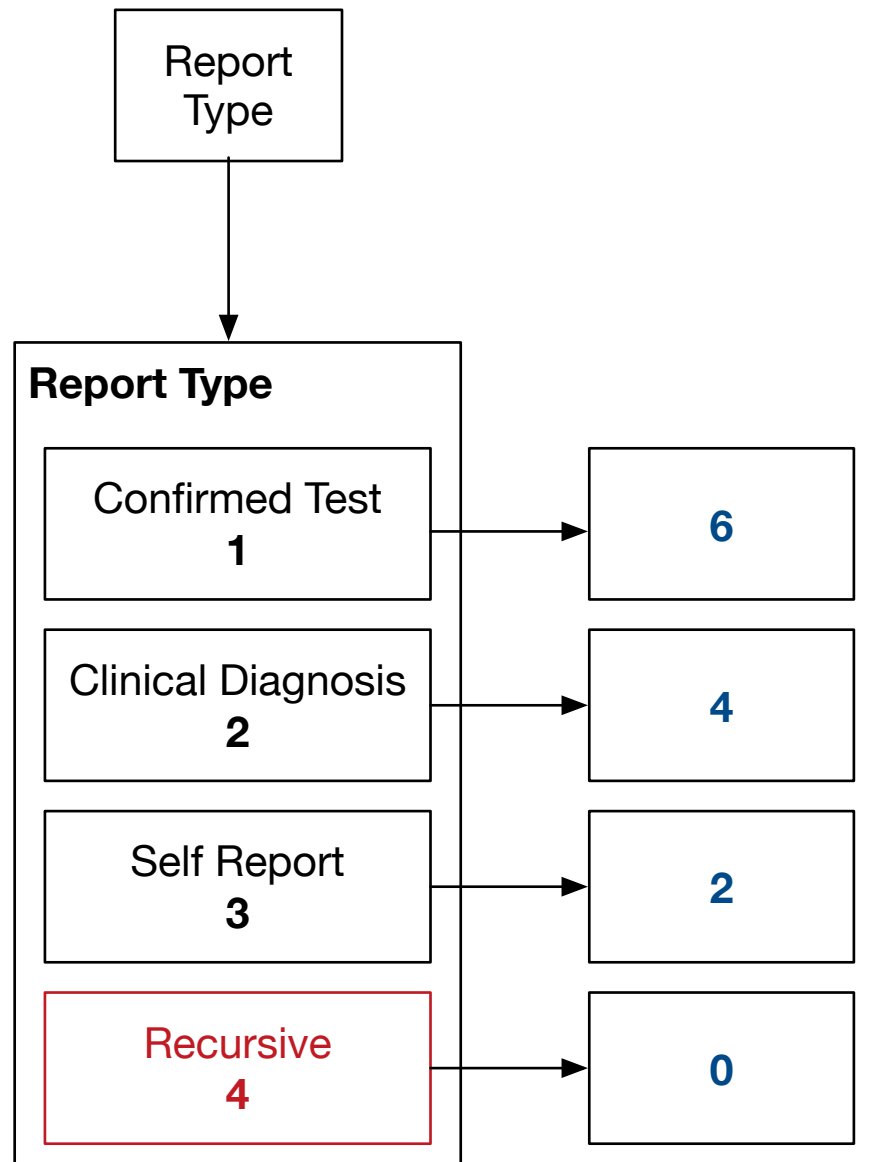

+

=

**Android** : Keys with Report Type „Recursive“ are dropped, but:  
Dropped in calculation anyways